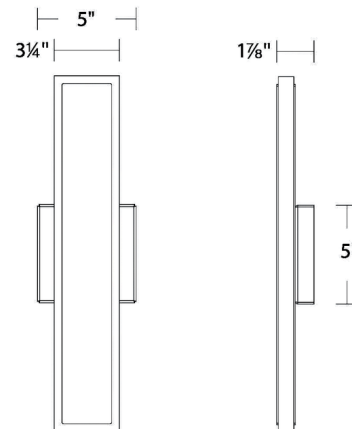

Lightology

lightology.com
866-954-4489
07-07-26

Project: _____

Company: _____

Location: _____ Fixture Type: _____

SPEC #: **WAC1314144**

Approved On: _____ Approved By: _____

Bastone Color-Select Outdoor Wall Sconce By WAC Lighting

Description

The Bastone Outdoor Wall Sconce offers a sharp visual style with its sleek, linear design. The rectangular frame is lined with a frosted acrylic diffuser to radiate light in all directions. Bastone includes a color-select switch which allows user to field select between 2700K, 3000K, 3500K and 4000K color temperature options. Select pre-set color temperature and field adjust. Driver concealed in canopy. TRIAC and ELV dimming. Can be mounted vertically or horizontally.

Specifications

COLOR . . . . . Frosted
BODY FINISH . . . . . Black
WATTAGE 30W
DIMMER . . . . . Low Voltage Electronic
DIMENSIONS . . . . . 5"W x 18"H x 1.87"D
INTEGRATED LED MODULE . . . . . 1 x LED/30W/120-277V LED

Technical Information

LAMP LIFE . . . . . 50000 hours
COLOR RENDERING . . . . . 90 CRI
LAMP COLOR . . . . . CCT Select
LUMENS/WATT 35.53
LUMINOUS FLUX . . . . . 1066 lumens

Shown in black / frosted

CLICK TO VIEW PRODUCT

Notes: