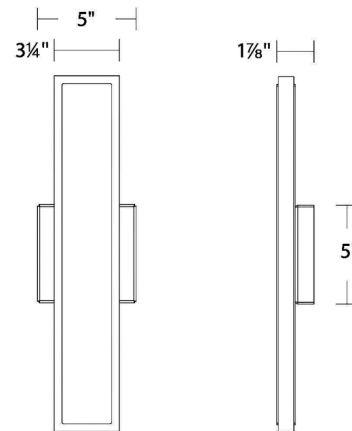

Lightology

lightology.com
866-954-4489
04-23-26

Project: _____

Company: _____

Location: _____ Fixture Type: _____

SPEC #: **WAC1314144**

Approved On: _____ Approved By: _____

Bastone Color-Select Outdoor Wall Sconce By WAC Lighting

Description

The Bastone Outdoor Wall Sconce offers a sharp visual style with its sleek, linear design. The rectangular frame is lined with a frosted acrylic diffuser to radiate light in all directions. Bastone includes a color-select switch which allows user to field select between 2700K, 3000K, 3500K and 4000K color temperature options. Select pre-set color temperature and field adjust. Driver concealed in canopy. TRIAC and ELV dimming. Can be mounted vertically or horizontally.

Specifications

COLOR . . . . . Frosted
BODY FINISH . . . . . Black
WATTAGE 30W
DIMMER . . . . . Low Voltage Electronic
DIMENSIONS . . . . . 5"W x 18"H x 1.87"D
INTEGRATED LED MODULE . . . . . 1 x LED/30W/120-277V LED

Technical Information

LAMP LIFE . . . . . 50000 hours
COLOR RENDERING . . . . . 90 CRI
LAMP COLOR 2700K
LUMENS/WATT 35.53
LUMINOUS FLUX . . . . . 1066 lumens

Shown in black / frosted

CLICK TO VIEW PRODUCT

Notes: