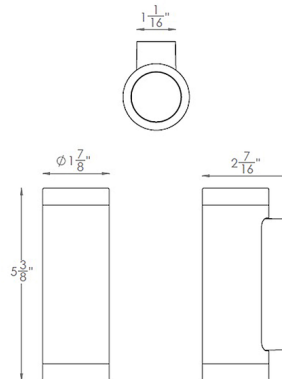

By WAC Lighting

Description

Live your life in color and transform your outdoor space with the Colorscaping Outdoor Wall Sconce. Create personalized lighting experiences with tunable white light to complement your garden and architecture, or select from an endless palette of subtle or vivid colors for entertaining or holiday displays. The pure white light can be tuned from 2700K to 6500K, and millions of RGB colors are available. This smart light can be controlled through the MyWAC app via WiFi or wired ethernet. App functions include adjusting dimming and color, and creating scenes, groups, and schedules. You can also select whether to use the uplight, downlight, or both. The light can also be controlled using DMX 512. With its corrosion-resistant aluminum alloy construction, this light is engineered to withstand challenging outdoor conditions including marine and coastal environments. A 10 ft lead wire and gel filled wire nuts are included. Notes: A WAC Colorscaping smart transformer is required, sold separately. Does not mount on a standard junction box.

Specifications

COLOR	Frosted
BODY FINISH	Black on Aluminum
WATTAGE	7W
DIMMER	Dimmable
DIMENSIONS	1.875"W x 5.375"H x 2.44"D
INTEGRATED LED MODULE	N/A

Technical Information

LAMP LIFE	50000 hours
BEAM ANGLE	80°
COLOR RENDERING	85 CRI
LAMP COLOR	RGB+White
LUMENS/WATT	45.71
LUMINOUS FLUX	160 lumens

Shown in black on aluminum / frosted

CLICK TO VIEW PRODUCT

Notes: