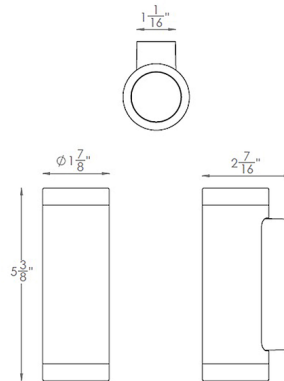

CLICK TO VIEW PRODUCT

Notes: