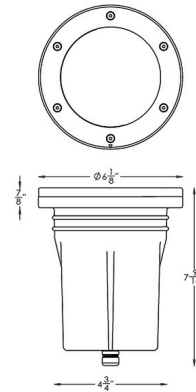

CLICK TO VIEW PRODUCT

Notes: