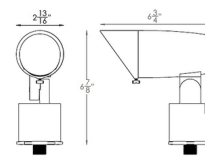

15 Watts (#5811)

24 Watts (#5812)