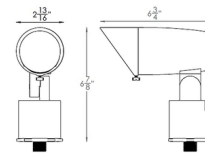

15 Watts (#5811)