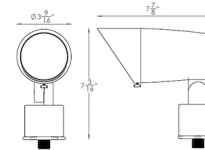

24 Watts (#5812)