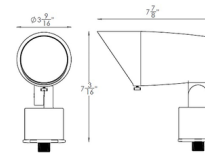

Lightology

lightology.com
866-954-4489
04-22-26

Project: _____
Company: _____
Location: _____ Fixture Type: _____
SPEC #: **WAC1314161**
Approved On: _____ Approved By: _____

Colorscaping RGBTW Smart Accent Light 15V By WAC Lighting

Description

Live your life in color and transform your outdoor space with the Colorscaping Accent Light. Create personalized lighting experiences with tunable white light to complement your garden and architecture, or select from an endless palette of subtle or vivid colors for entertaining or holiday displays. The pure white light can be tuned from 2700K to 6500K, and millions of RGB colors are available. The beam angle is adjustable through a continuous range and lockable, offering flexibility for shaping the light. This smart fixture can be controlled through the MyWAC app via WiFi or wired ethernet. App functions include adjusting dimming and color, and creating scenes, groups, and schedules. The light can also be controlled using DMX 512. With its corrosion-resistant aluminum alloy or brass construction, this light is engineered to withstand challenging outdoor conditions including marine and coastal environments. The Bronze on Brass option is solid brass coated in bronze, offering enhanced protection in coastal areas. A 9 inch mounting stake, detachable shroud, 6 ft lead wire and direct burial gel filled wire nuts are included. Note: A WAC Colorscaping smart transformer is required, sold separately.

Specifications

COLOR	Frosted
BODY FINISH	Bronze on Brass
WATTAGE	15W
DIMMER	Dimmable
DIMENSIONS	2.81"W x 6.875"H x 6.75"D
INTEGRATED LED MODULE	N/A

Technical Information

LAMP LIFE	50000 hours
BEAM SPREAD	Adjustable
COLOR RENDERING	85 CRI
LAMP COLOR	RGB+White
LUMENS/WATT	38.00
LUMINOUS FLUX	570 lumens