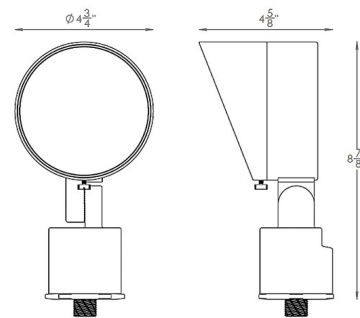

CLICK TO VIEW PRODUCT

Notes: