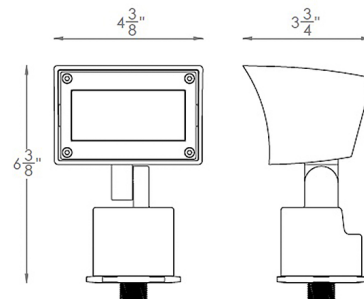

CLICK TO VIEW PRODUCT

Notes: