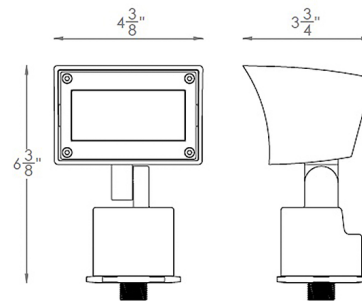

### Description

Live your life in color and transform your outdoor space with the Colorscaping Wall Wash Light. It casts a wide 50 x 80 degree wash of light from its small form factor, for highlighting facades and textured walls or showcasing your front yard greenery. Create personalized lighting experiences with tunable white light that complements your garden or architecture, or select from an endless palette of subtle or vivid colors for entertaining or holiday displays. The pure white light can be tuned from 2700K to 6500K, and millions of RGB colors are available. This smart light can be controlled through the MyWAC app via WiFi or wired ethernet. App functions include adjusting dimming and color, and creating scenes, groups, and schedules. The light can also be controlled using DMX 512. With its corrosion-resistant aluminum alloy or brass construction, this light is engineered to withstand challenging outdoor conditions including marine and coastal environments. The Bronze on Brass option is solid brass coated in bronze, offering enhanced protection in coastal areas. A 9 inch mounting stake, 6 ft lead wire and direct burial gel filled wire nuts are included. Note: A WAC Colorscaping smart transformer is required, sold separately.

### Specifications

COLOR	Frosted
BODY FINISH	Bronze on Aluminum
WATTAGE	16W
DIMMER	Dimmable
DIMENSIONS	4.375"W x 6.375"H x 3.75"D
INTEGRATED LED MODULE	N/A

### Technical Information

LAMP LIFE	50000 hours
BEAM ANGLE	80°
COLOR RENDERING	85 CRI
LAMP COLOR	RGB+White
LUMENS/WATT	63.44
LUMINOUS FLUX	1015 lumens

Shown in bronze on aluminum / frosted

CLICK TO VIEW PRODUCT