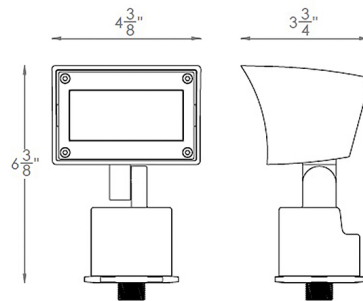

CLICK TO VIEW PRODUCT

Notes: