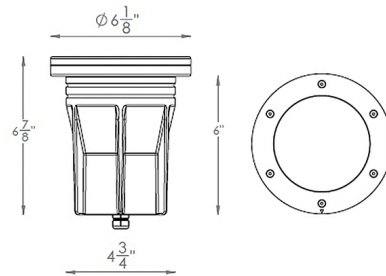

CLICK TO VIEW PRODUCT

Notes: