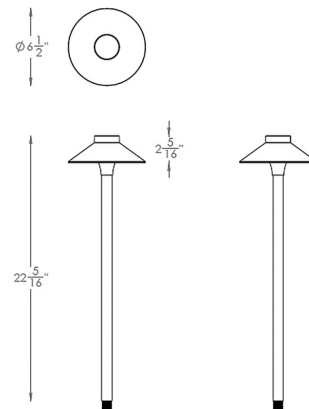

CLICK TO VIEW PRODUCT

Notes: