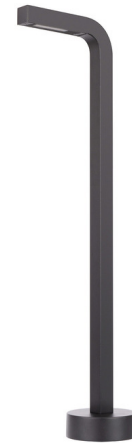

Lightology

lightology.com
866-954-4489
04-26-26

Project: _____
 Company: _____
 Location: _____ Fixture Type: _____
 SPEC #: **WAC1314181**
 Approved On: _____ Approved By: _____

Colorscaping RGBTW Smart Balance Path Light 15V By WAC Lighting

Description

Celebrate artful illumination and transform your outdoor space with the Colorscaping Balance Path Light. Pure tunable white light from warm 2700K to cool 6500K and millions of RGB colors in subtle to bold, vivid hues are at your fingertips for creating just the right look and mood for your outdoor setting. The possibilities are endless, letting you design a personalized scene for everyday lighting or set the stage for entertaining or a holiday display. The Balance light blends seamlessly into pathways with its sleek, slim form, while providing soft, even pools of light. This smart light can be controlled through the MyWAC app via WiFi or wired ethernet. App functions include adjusting dimming and color, and creating scenes, groups, and schedules. The light can also be controlled using DMX 512. With its corrosion-resistant aluminum alloy construction, this light is engineered to withstand challenging outdoor conditions including marine and coastal environments. A 9 inch mounting stake, 6 ft lead wire and direct burial gel filled wire nuts are included. Note: A WAC Colorscaping smart transformer is required, sold separately.

Specifications

COLOR	Frosted
BODY FINISH	Black on Aluminum
WATTAGE	7W
DIMMER	Dimmable
DIMENSIONS	7.94"W x 24.875"H x 3.94"D
INTEGRATED LED MODULE	N/A

Technical Information

LAMP LIFE	50000 hours
COLOR RENDERING	85 CRI
LAMP COLOR	RGB+White
LUMENS/WATT	44.29
LUMINOUS FLUX	310 lumens

Shown in black on aluminum / frosted

CLICK TO VIEW PRODUCT

Notes: