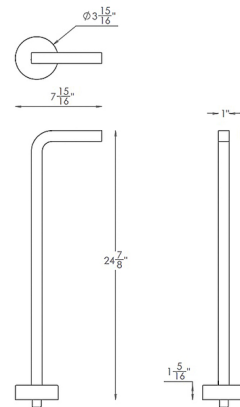

Description

Celebrate artful illumination and transform your outdoor space with the Colorscaping Balance Path Light. Pure tunable white light from warm 2700K to cool 6500K and millions of RGB colors in subtle to bold, vivid hues are at your fingertips for creating just the right look and mood for your outdoor setting. The possibilities are endless, letting you design a personalized scene for everyday lighting or set the stage for entertaining or a holiday display. The Balance light blends seamlessly into pathways with its sleek, slim form, while providing soft, even pools of light. This smart light can be controlled through the MyWAC app via WiFi or wired ethernet. App functions include adjusting dimming and color, and creating scenes, groups, and schedules. The light can also be controlled using DMX 512. With its corrosion-resistant aluminum alloy construction, this light is engineered to withstand challenging outdoor conditions including marine and coastal environments. A 9 inch mounting stake, 6 ft lead wire and direct burial gel filled wire nuts are included. Note: A WAC Colorscaping smart transformer is required, sold separately.

Specifications

COLOR	Frosted
BODY FINISH	Black on Aluminum
WATTAGE	7W
DIMMER	Dimmable
DIMENSIONS	7.94"W x 24.875"H x 3.94"D
INTEGRATED LED MODULE	N/A

Technical Information

LAMP LIFE	50000 hours
COLOR RENDERING	85 CRI
LAMP COLOR	RGB+White
LUMENS/WATT	44.29
LUMINOUS FLUX	310 lumens

Shown in black on aluminum / frosted

CLICK TO VIEW PRODUCT

Notes: