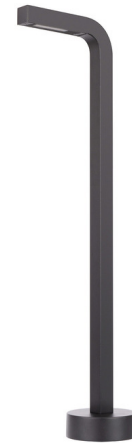

Lightology

lightology.com
866-954-4489
07-09-26

Project: _____
 Company: _____
 Location: _____ Fixture Type: _____
 SPEC #: **WAC1314181**
 Approved On: _____ Approved By: _____

Colorscaping RGBTW Smart Balance Path Light 15V By WAC Lighting

Description

Celebrate artful illumination and transform your outdoor space with the Colorscaping Balance Path Light. Pure tunable white light from warm 2700K to cool 6500K and millions of RGB colors in subtle to bold, vivid hues are at your fingertips for creating just the right look and mood for your outdoor setting. The possibilities are endless, letting you design a personalized scene for everyday lighting or set the stage for entertaining or a holiday display. The Balance light blends seamlessly into pathways with its sleek, slim form, while providing soft, even pools of light. This smart light can be controlled through the MyWAC app via WiFi or wired ethernet. App functions include adjusting dimming and color, and creating scenes, groups, and schedules. The light can also be controlled using DMX 512. With its corrosion-resistant aluminum alloy construction, this light is engineered to withstand challenging outdoor conditions including marine and coastal environments. A 9 inch mounting stake, 6 ft lead wire and direct burial gel filled wire nuts are included. Note: A WAC Colorscaping smart transformer is required, sold separately.

Specifications

COLOR	Frosted
BODY FINISH	Black on Aluminum
WATTAGE	7W
DIMMER	Dimmable
DIMENSIONS	7.94"W x 24.875"H x 3.94"D
INTEGRATED LED MODULE	N/A

Technical Information

LAMP LIFE	50000 hours
COLOR RENDERING	85 CRI
LAMP COLOR	RGB+White
LUMENS/WATT	44.29
LUMINOUS FLUX	310 lumens

Shown in black on aluminum / frosted

CLICK TO VIEW PRODUCT

Notes: