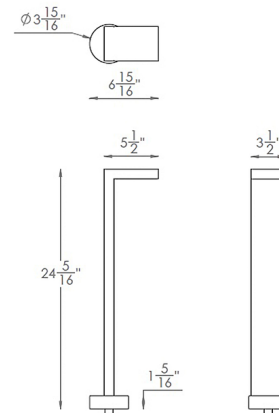

By WAC Lighting

Description

Celebrate artful illumination and transform your outdoor space with the Colorscaping Ledge Path Light. Pure tunable white light from warm 2700K to cool 6500K and millions of RGB colors in subtle to bold, vivid hues are at your fingertips for creating just the right look and mood for your flower garden, pool, or driveway. The possibilities are endless, letting you design a personalized scene for everyday lighting or set the stage for entertaining or a holiday display. The Ledge light blends seamlessly into pathways with its sleek, slim form, while providing soft, even pools of light. This smart light can be controlled through the MyWAC app via WiFi or wired ethernet. App functions include adjusting dimming and color, and creating scenes, groups, and schedules. The light can also be controlled using DMX 512. With its corrosion-resistant aluminum alloy construction, this light is engineered to withstand challenging outdoor conditions including marine and coastal environments. A 14 inch mounting stake, 6 ft lead wire and direct burial gel filled wire nuts are included. Note: A WAC Colorscaping smart transformer is required, sold separately.

Specifications

COLOR	Frosted
BODY FINISH	Black on Aluminum
WATTAGE	7W
DIMMER	Dimmable
DIMENSIONS	6.94"W x 24.31"H x 3.94"D
INTEGRATED LED MODULE	N/A

Technical Information

LAMP LIFE	50000 hours
COLOR RENDERING	85 CRI
LAMP COLOR	RGB+White
LUMENS/WATT	32.86
LUMINOUS FLUX	230 lumens

Shown in black on aluminum / frosted

CLICK TO VIEW PRODUCT

Notes: