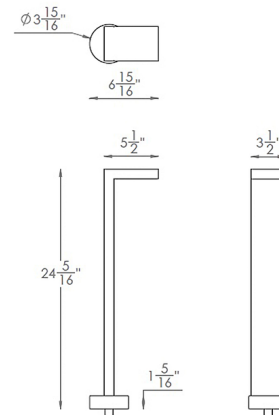

### Specifications

COLOR	Frosted
BODY FINISH	Black on Aluminum
WATTAGE	7W
DIMMER	Dimmable
DIMENSIONS	6.94"W x 24.31"H x 3.94"D
INTEGRATED LED MODULE	N/A

### Technical Information

LAMP LIFE	50000 hours
COLOR RENDERING	85 CRI
LAMP COLOR	RGB+White
LUMENS/WATT	32.86
LUMINOUS FLUX	230 lumens

Shown in black on aluminum / frosted

CLICK TO VIEW PRODUCT

Notes: