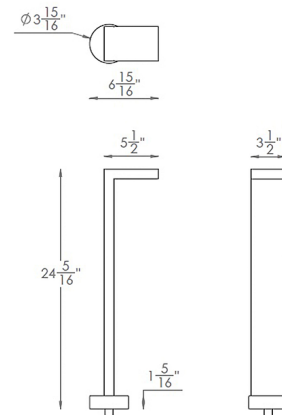

### Specifications

COLOR	Frosted
BODY FINISH	Black on Aluminum
WATTAGE	7W
DIMMER	Dimmable
DIMENSIONS	6.94"W x 24.31"H x 3.94"D
INTEGRATED LED MODULE	N/A

### Technical Information

LAMP LIFE	50000 hours
COLOR RENDERING	85 CRI
LAMP COLOR	RGB+White
LUMENS/WATT	32.86
LUMINOUS FLUX	230 lumens

Shown in black on aluminum / frosted

CLICK TO VIEW PRODUCT

Notes: