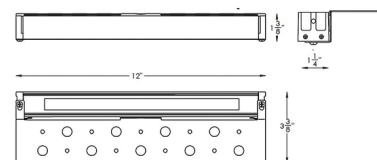

Lightology

lightology.com
866-954-4489
05-17-26

Project: _____
Company: _____
Location: _____ Fixture Type: _____
SPEC #: **WAC1314188**
Approved On: _____ Approved By: _____

Colorscaping RGBTW Smart Hardscape Light 15V By WAC Lighting

Description

Celebrate artful illumination and transform your outdoor space with the Colorscaping Hardscape Light. Pure tunable white light from warm 2700K to cool 6500K and millions of RGB colors in subtle to bold, vivid hues are at your fingertips. You can create just the right look and mood in your space, highlight a textured wall, or illuminate an outdoor kitchen or bar. The possibilities are endless, letting you design a personalized scene for everyday lighting or set the stage for entertaining or a holiday display. This smart light can be controlled through the MyWAC app via WiFi or wired ethernet. App functions include adjusting dimming and color, and creating scenes, groups, and schedules. The light can also be controlled using DMX 512. With its corrosion-resistant aluminum alloy or brass construction, this light is engineered to withstand challenging outdoor conditions including marine and coastal environments. The Bronze on Brass option is solid brass coated in bronze, offering enhanced protection in coastal areas. A Quick Release connection at the fixture allows easy detachment from the capstone bracket after installation. A 6 ft lead wire and direct burial gel filled wire nuts are included. Note: A WAC Colorscaping smart transformer is required, sold separately.

Specifications

COLOR	Frosted
BODY FINISH	Bronze on Brass
WATTAGE	7W
DIMMER	Dimmable
DIMENSIONS	7"W x 1.25"H x 1.125"D
INTEGRATED LED MODULE	N/A

Technical Information