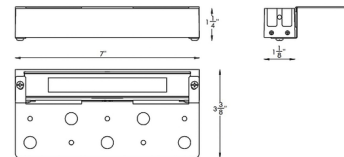

Shown in bronze on brass / frosted