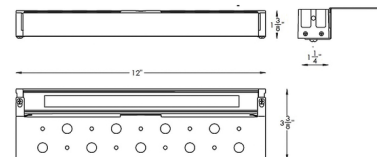

Lightology

lightology.com
866-954-4489
07-11-26

Project: _____
Company: _____
Location: _____ Fixture Type: _____
SPEC #: **WAC1314188**
Approved On: _____ Approved By: _____

Colorscaping RGBTW Smart Hardscape Light 15V By WAC Lighting

Description

Celebrate artful illumination and transform your outdoor space with the Colorscaping Hardscape Light. Pure tunable white light from warm 2700K to cool 6500K and millions of RGB colors in subtle to bold, vivid hues are at your fingertips. You can create just the right look and mood in your space, highlight a textured wall, or illuminate an outdoor kitchen or bar. The possibilities are endless, letting you design a personalized scene for everyday lighting or set the stage for entertaining or a holiday display. This smart light can be controlled through the MyWAC app via WiFi or wired ethernet. App functions include adjusting dimming and color, and creating scenes, groups, and schedules. The light can also be controlled using DMX 512. With its corrosion-resistant aluminum alloy or brass construction, this light is engineered to withstand challenging outdoor conditions including marine and coastal environments. The Bronze on Brass option is solid brass coated in bronze, offering enhanced protection in coastal areas. A Quick Release connection at the fixture allows easy detachment from the capstone bracket after installation. A 6 ft lead wire and direct burial gel filled wire nuts are included. Note: A WAC Colorscaping smart transformer is required, sold separately.

Specifications

COLOR	Frosted
BODY FINISH	Bronze on Brass
WATTAGE	7W
DIMMER	Dimmable
DIMENSIONS	7"W x 1.25"H x 1.125"D
INTEGRATED LED MODULE	N/A

Technical Information