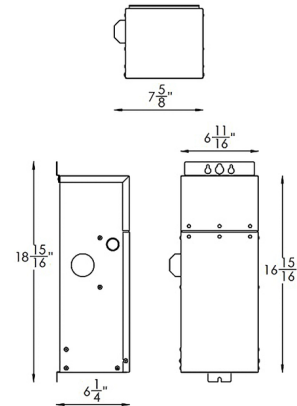

Shown in stainless steel

Specifications

COLOR	N/A
BODY FINISH	Stainless Steel
WATTAGE	150W
DIMMER	Dimmable
DIMENSIONS	7.625"W x 18.94"H x 6.25"D
BULB	N/A

CLICK TO VIEW PRODUCT

Notes: