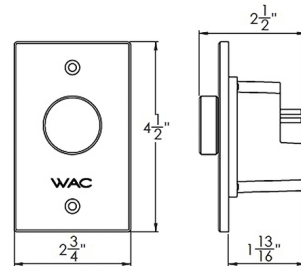

Description

This Landscape Magnetic Low Voltage (MLV) Dimmer can be used for dimming WAC landscape fixtures. It installs in a single-gang deep weatherproof junction box on the low-voltage side of a magnetic step-down transformer. It features corrosion resistant aluminum alloy construction and has an IP 63 rating. Dimmer range may vary depending on the load. Includes a dimmer plate, gasket, wire nuts, and mounting screws. Does not include a junction box or transformer.

Shown in black

Specifications

COLOR	N/A
BODY FINISH	Black
WATTAGE	150W
DIMMER	N/A
DIMENSIONS	2.75"W x 4.5"H x 2.5"D
BULB	N/A
COUNTRY OF ORIGIN	China

CLICK TO VIEW PRODUCT

Notes: