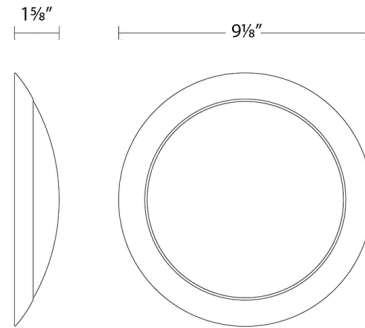

By WAC Lighting

Description

The Disc Color Select Ceiling / Wall Light casts a uniform LED light through a white acrylic diffuser, providing soft ambient illumination. Built with ACLED driverless technology, it is compact and easy to install. Color temperature can be set to 2700K, 3000K, 3500K, 4000K, or 5000K using a switch in the fixture.

Specifications

COLOR	White
BODY FINISH	White
WATTAGE	23W
DIMMER	Low Voltage Electronic
DIMENSIONS	9.125"W x 1.625"H
INTEGRATED LED MODULE	1 x LED/23W/120V LED
COUNTRY OF ORIGIN	China

Technical Information

LAMP LIFE	50000 hours
COLOR RENDERING	90 CRI
LAMP COLOR	CCT Select
LUMENS/WATT	75.00
LUMINOUS FLUX	1725 lumens

Shown in white / white

CLICK TO VIEW PRODUCT

Notes: