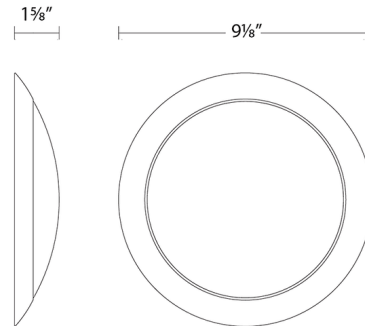

By WAC Lighting

Description

The Disc Color Select Ceiling / Wall Light casts a uniform LED light through a white acrylic diffuser, providing soft ambient illumination. Built with ACLED driverless technology, it is compact and easy to install. Color temperature can be set to 2700K, 3000K, 3500K, 4000K, or 5000K using a switch in the fixture.

Specifications

COLOR	White
BODY FINISH	White
WATTAGE	23W
DIMMER	Low Voltage Electronic
DIMENSIONS	9.125"W x 1.625"H
INTEGRATED LED MODULE	1 x LED/23W/120V LED
COUNTRY OF ORIGIN	China

Technical Information

LAMP LIFE	50000 hours
COLOR RENDERING	90 CRI
LAMP COLOR	CCT Select
LUMENS/WATT	75.00
LUMINOUS FLUX	1725 lumens

Shown in white / white

CLICK TO VIEW PRODUCT

Notes: