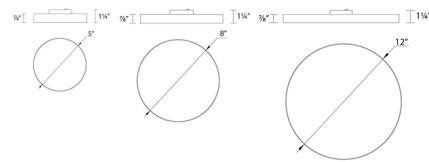

CLICK TO VIEW PRODUCT

Notes: