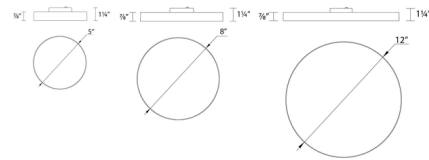

CLICK TO VIEW PRODUCT

Notes: