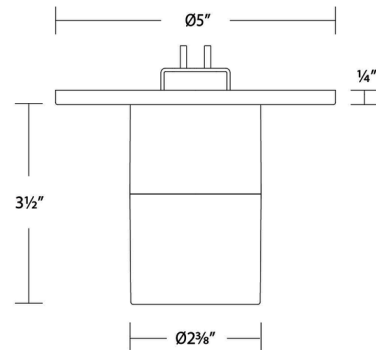

### Description

The Twist-N-Lite Mini Ceiling / Wall Light with Acrylic offers high performance in a sleek, compact form factor. The LED light passes through a dual-layer clear and white acrylic diffuser, providing a soft, even glow. Color temperature can be adjusted to 2700K, 3000K, 3500K, 4000K, or 5000K using a switch in the fixture. Can be mounted on ceiling or wall in all orientations. TRIAC and ELV dimmable. This flush mount is part of the Twist-N-Lite system, in which a single flexible canopy accommodates all ceiling light and pendant fixtures. Once the canopy is installed, you can simply twist the fixture on to lock it into place, or twist it off for removal. Effortlessly swap out fixtures in the field to suit your lighting applications. This innovative system elevates multifunctional illumination to the next level.

### Specifications

COLOR	Clear / White
BODY FINISH	Brushed Nickel
WATTAGE	9W
DIMMER	Low Voltage Electronic
DIMENSIONS	5"W x 3.75"H
INTEGRATED LED MODULE	1 x LED/9W/120V LED
COUNTRY OF ORIGIN	China

### Technical Information

LAMP LIFE	50000 hours
COLOR RENDERING	90 CRI
LAMP COLOR	CCT Select
LUMENS/WATT	61.11
LUMINOUS FLUX	550 lumens

Shown in brushed nickel / clear / white

CLICK TO VIEW PRODUCT

Notes: