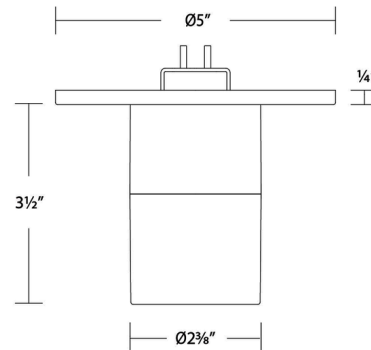

CLICK TO VIEW PRODUCT

Notes: