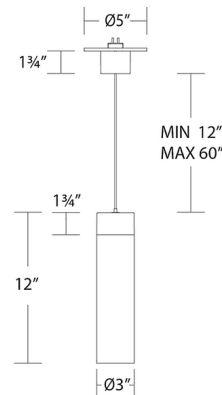

Description

The Twist-N-Lite Pendant combines versatility and sleek, modern style that complements any contemporary space. Its integrated LED module emits light through a dual-layer clear and white acrylic diffuser, casting a soft, even glow. Color temperature can be adjusted to 2700K, 3000K, 3500K, 4000K, or 5000K using a switch in the fixture. The cable can be retracted or extended to adjust hanging height. TRIAC and ELV dimmable. This pendant is part of the Twist-N-Lite system, in which a single flexible canopy accommodates all ceiling light and pendant fixtures. Once the canopy is installed, you can simply twist the fixture on to lock it into place, or twist it off for removal. Effortlessly swap out fixtures in the field to suit your lighting applications. This innovative system elevates multifunctional illumination to the next level.

Specifications

COLOR	Clear / White
BODY FINISH	Black
WATTAGE	13W
DIMMER	Low Voltage Electronic
DIMENSIONS	3"W x 12"H
INTEGRATED LED MODULE	1 x LED/13W/120V LED
COUNTRY OF ORIGIN	China

Technical Information

LAMP LIFE	50000 hours
COLOR RENDERING	90 CRI
LAMP COLOR	CCT Select
LUMENS/WATT	69.23
LUMINOUS FLUX	900 lumens

Shown in black / clear / white

CLICK TO VIEW PRODUCT

Notes: