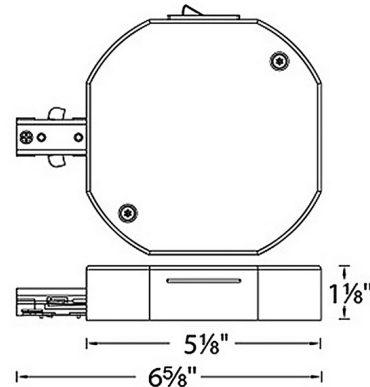

## H Track Current Limiter Octagonal Single Live End Power Feed By WAC Lighting

### Description

The H Track Current Limiter Octagonal Single Live End Power Feed can be used to power your WAC H Track system, and includes a circuit breaker that prevents the system from being overloaded. Once the max load for the current limiter is reached, the limiter cuts off power to the track system, and the load must be reduced before the limiter can be reset to power the system. Current limiters are often used to meet energy efficiency requirements. An on/off switch on the side allows easy testing. Fits over a standard 4 inch octagonal junction box. Note: Some finishes are not available in every amperage rating.

### Specifications

COLOR	N/A
BODY FINISH	Black
WATTAGE	60W
DIMMER	N/A
DIMENSIONS	6.625"W x 1.125"H x 5.125"D
BULB	N/A
COUNTRY OF ORIGIN	China

CLICK TO VIEW PRODUCT

Notes: