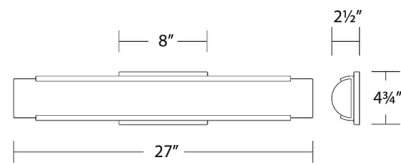

CLICK TO VIEW PRODUCT

Notes: