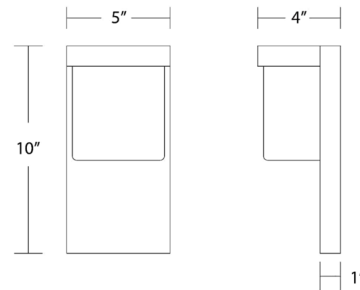

### Specifications

COLOR	White
BODY FINISH	Black
WATTAGE	12W
DIMMER	Standard 120V
DIMENSIONS	5"W x 10"H x 4"D
INTEGRATED LED MODULE	1 x LED/12W/120V LED
COUNTRY OF ORIGIN	China