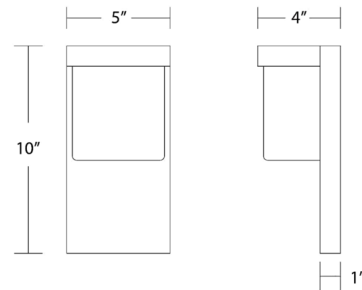

### Specifications

COLOR	White
BODY FINISH	Black
WATTAGE	12W
DIMMER	Standard 120V
DIMENSIONS	5"W x 10"H x 4"D
INTEGRATED LED MODULE	1 x LED/12W/120V LED
COUNTRY OF ORIGIN	China