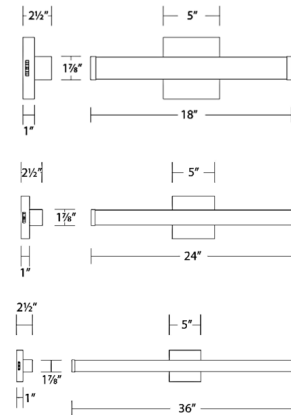

### Specifications

COLOR . . . . . White  
 BODY FINISH . . . . . Brushed Nickel  
 WATTAGE . . . . . 20W  
 DIMMER . . . . . Standard 120V  
 DIMENSIONS . . . . . 18"W x 1.88"H x 2.5"D  
 INTEGRATED LED MODULE . . . . . 1 x LED/20W/120V LED  
 COUNTRY OF ORIGIN . . . . . China

### Technical Information

LAMP LIFE . . . . . 50000 hours  
 COLOR RENDERING . . . . . 90 CRI  
 LAMP COLOR . . . . . CCT Select  
 LUMENS/WATT . . . . . 65.00  
 LUMINOUS FLUX . . . . . 1300 lumens

Shown in brushed nickel / white