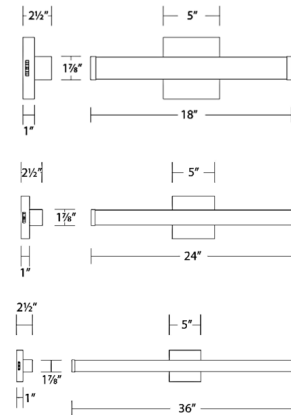

Specifications

COLOR White
 BODY FINISH Brushed Nickel
 WATTAGE 20W
 DIMMER Standard 120V
 DIMENSIONS 18"W x 1.88"H x 2.5"D
 INTEGRATED LED MODULE 1 x LED/20W/120V LED
 COUNTRY OF ORIGIN China

Technical Information

LAMP LIFE 50000 hours
 COLOR RENDERING 90 CRI
 LAMP COLOR CCT Select
 LUMENS/WATT 65.00
 LUMINOUS FLUX 1300 lumens

Shown in brushed nickel / white

CLICK TO VIEW PRODUCT

Notes: