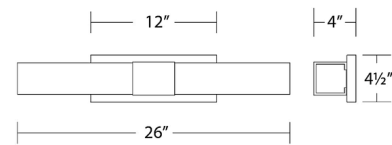

Shown in brushed nickel / white

Specifications

COLOR	White
BODY FINISH	Brushed Nickel
WATTAGE	31W
DIMMER	Standard 120V
DIMENSIONS	26"W x 4.5"H x 4"D
INTEGRATED LED MODULE	1 x LED/31W/120V LED
COUNTRY OF ORIGIN	China