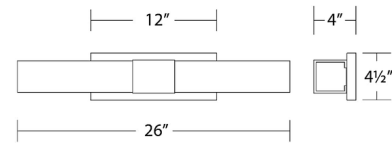

### Specifications

COLOR	White
BODY FINISH	Brushed Nickel
WATTAGE	31W
DIMMER	Standard 120V
DIMENSIONS	26"W x 4.5"H x 4"D
INTEGRATED LED MODULE	1 x LED/31W/120V LED
COUNTRY OF ORIGIN	China