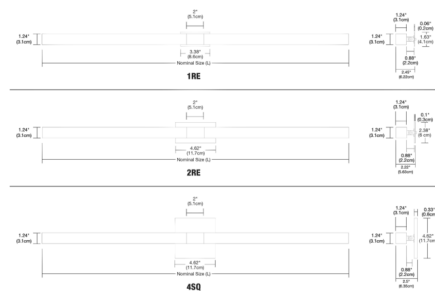

Tie Stix Wood Indirect Vanity Light with Power By PureEdge Lighting

Description

The Tie Stix Wood Indirect Vanity Light with Power features a flat, milky white lens that directs light towards the wall for a low-glare indirect lighting effect. Available in widths from 13 to 70 inches. Wood channel finish options include Cherry, Walnut, White Oak, Espresso and Maple. Canopy and hardware are offered in Satin Nickel, Chrome, Antique Bronze, Satin Black or White finish. Includes 5 watts LED per foot with 2700K, 3000K, or 3500K static white color temperatures. Includes electronic low voltage power supply which fits in junction box. 4SQ canopy mounts to standard 4 inch square electrical box with round plaster ring. 2RE mounts to standard 4 inch electrical box with single gang plaster ring or single gang electrical box. 1RE mounts to Slim Profile Junction Box (included) in new construction applications. Can be mounted in a horizontal or vertical position.

Specifications

COLOR . . . . . Wood Maple
BODY FINISH . . . . . Satin Nickel
WATTAGE 5W
DIMMER . . . . . Low Voltage Electronic
DIMENSIONS . . . . . 13.2"W x 1.24"H x 2.5"D
INTEGRATED LED MODULE . . . . . 1 x LED/5W/120V LED

Technical Information

LAMP LIFE . . . . . 60000 hours
BEAM ANGLE . . . . . 100°
COLOR RENDERING . . . . . 95 CRI
LAMP COLOR 2700K
LUMENS/WATT 59.80
LUMINOUS FLUX . . . . . 299 lumens

Shown in satin nickel / wood maple

CLICK TO VIEW PRODUCT

Notes: