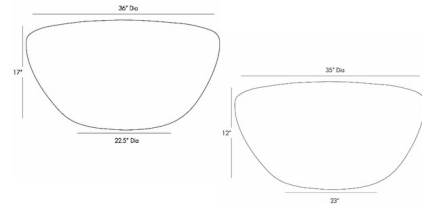

Description

The Clint Cocktail Table features a repousse ring detail on the top surface, finished in Antique Bronze or Vintage Nickel.

Shown in antique bronze

Specifications

COLOR	N/A
BODY FINISH	Antique Bronze
WATTAGE	N/A
DIMMER	N/A
DIMENSIONS	38"W x 17"H x 38"D
BULB	N/A