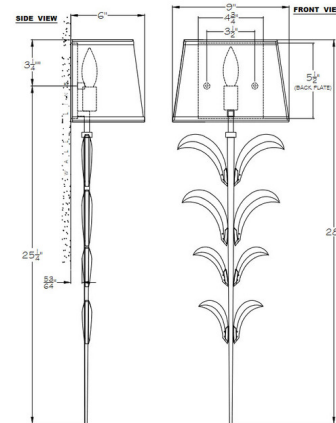

Lightology

lightology.com
866-954-4489
04-28-26

Project: _____
 Company: _____
 Location: _____ Fixture Type: _____
 SPEC #: **FAL131545**
 Approved On: _____ Approved By: _____

Beveled Arcs Shade Wall Sconce By Fine Art Handcrafted Lighting

Shown in silver / crystal

Specifications

COLOR	Crystal
BODY FINISH	Silver
WATTAGE	60W
DIMMER	Standard 120V
DIMENSIONS	9"W x 28"H x 6"D
BULB NOT INCLUDED	1 x B10/Candelabra (E12)/60W/120V Incandescent
OTHER BULB OPTIONS	1 x B10/Candelabra (E12)/120V LED
COUNTRY OF ORIGIN	United States