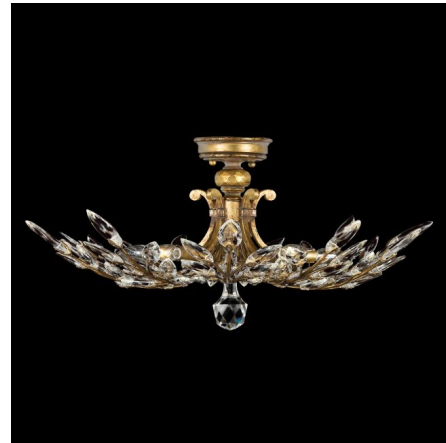

## Crystal Laurel Semi Flush Ceiling Light By Fine Art Handcrafted Lighting

### Description

The Crystal Laurel Semi Flush Ceiling Light brings both a contemporary and classic look to your interior space. The detailed frame boasts faceted Crystal leaves that bring sparkle across your room. Finished in Gold, Silver, Gold Leaf, and Silver Leaf. Canopy: 5 inch diameter. Not suitable for vaulted ceilings. Made in the USA. UL listed.

Shown in antique warm gold leaf / crystal

### Specifications

COLOR	Crystal
BODY FINISH	Antique Warm Gold Leaf
WATTAGE	25W
DIMMER	Standard 120V
DIMENSIONS	28"W x 14"H
BULB NOT INCLUDED	5 x B10/Candelabra (E12)/5W/120V LED
OTHER BULB OPTIONS	5 x B10/Candelabra (E12)/120V LED 5 x B10/Candelabra (E12)/60W/120V Incandescent
COUNTRY OF ORIGIN	United States