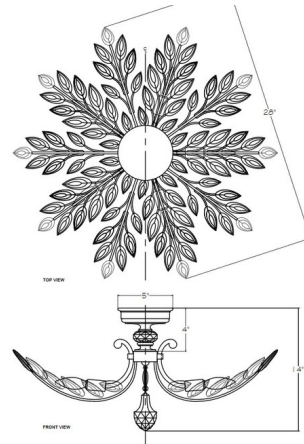

### Description

The Crystal Laurel Semi Flush Ceiling Light brings both a contemporary and classic look to your interior space. The detailed frame boasts faceted Crystal leaves that bring sparkle across your room. Finished in Gold, Silver, Gold Leaf, and Silver Leaf. Canopy: 5 inch diameter. Not suitable for vaulted ceilings. Made in the USA. UL listed.

### Specifications

COLOR	Crystal
BODY FINISH	Antique Warm Gold Leaf
WATTAGE	25W
DIMMER	Standard 120V
DIMENSIONS	28"W x 14"H
BULB NOT INCLUDED	5 x B10/Candelabra (E12)/5W/120V LED
OTHER BULB OPTIONS	5 x B10/Candelabra (E12)/120V LED 5 x B10/Candelabra (E12)/60W/120V Incandescent
COUNTRY OF ORIGIN	United States