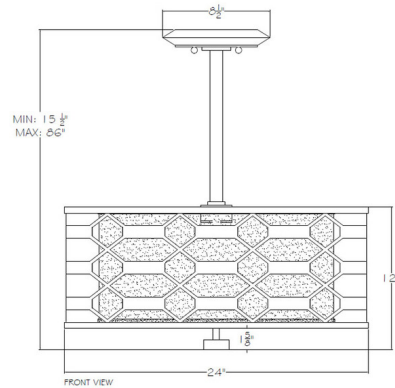

Description

The Allegretto Drum Pendant brings a clean detailed look to your interior space. The simple shade is complemented by a detailed frame, perfect for a variety of room styles. Available with a White Linen shade and Silver Leaf frame, Champagne fabric shade and Gold Leaf frame, White Linen shade and Silver Leaf frame, or White Linen shade and Gold Leaf frame. Canopy: 8.5 inch diameter. Not suitable for vaulted ceilings. Made in the USA. UL listed.

Specifications

COLOR White Linen / Silver Leaf
BODY FINISH N/A
WATTAGE 45W
DIMMER N/A
DIMENSIONS 24"W x 12"H
BULB NOT INCLUDED 3 x LED/GU24/15W/120V LED
COUNTRY OF ORIGIN United States

Technical Information

PRODUCT DIMENSIONS Adjustable Min/Max Height: 15.5" - 86"
LAMP COLOR 2700K

Shown in white linen / silver leaf

CLICK TO VIEW PRODUCT

Notes: