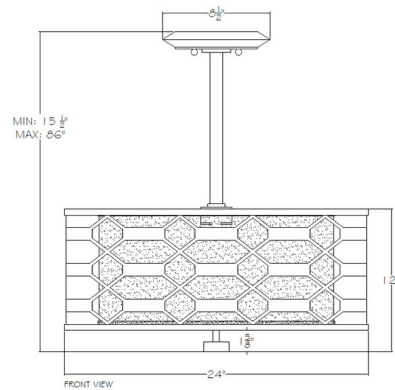

CLICK TO VIEW PRODUCT

Notes: