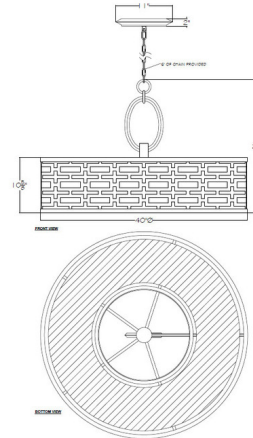

Description

The Allegretto Square Ring Pendant brings a clean detailed look to your interior space. The simple ring shade is complemented by a detailed frame, perfect for a variety of room styles. Available with a White Linen shade and Silver Leaf frame, Champagne fabric shade and Gold Leaf frame, White Linen shade and Silver Leaf frame, or White Linen shade and Gold Leaf frame. Canopy: 11 inch diameter. Suitable for vaulted ceilings. Made in the USA. UL listed.

Shown in white linen / gold leaf

Specifications

COLOR White Linen / Gold Leaf
BODY FINISH N/A
WATTAGE 75W
DIMMER Standard 120V
DIMENSIONS 40"W x 28"H
BULB NOT INCLUDED 5 x LED/GU24/15W/120V LED
COUNTRY OF ORIGIN United States

Technical Information

PRODUCT DIMENSIONS Adjustable Chain Length: 72"
LAMP COLOR 2700K

CLICK TO VIEW PRODUCT

Notes: