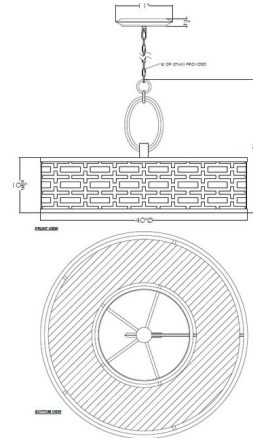

Description

The Allegretto Square Ring Pendant brings a clean detailed look to your interior space. The simple ring shade is complemented by a detailed frame, perfect for a variety of room styles. Available with a White Linen shade and Silver Leaf frame, Champagne fabric shade and Gold Leaf frame, White Linen shade and Silver Leaf frame, or White Linen shade and Gold Leaf frame. Canopy: 11 inch diameter. Suitable for vaulted ceilings. Made in the USA. UL listed.

Shown in white linen / gold leaf

Specifications

COLOR	White Linen / Gold Leaf
BODY FINISH	N/A
WATTAGE	75W
DIMMER	Standard 120V
DIMENSIONS	40"W x 28"H
BULB NOT INCLUDED	5 x LED/GU24/15W/120V LED
COUNTRY OF ORIGIN	United States

Technical Information

PRODUCT DIMENSIONS	Adjustable Chain Length: 72"
LAMP COLOR	2700K

CLICK TO VIEW PRODUCT

Notes: