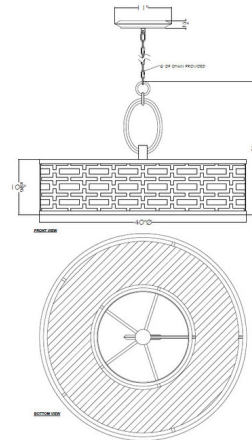

Description

The Allegretto Square Ring Pendant brings a clean detailed look to your interior space. The simple ring shade is complemented by a detailed frame, perfect for a variety of room styles. Available with a White Linen shade and Silver Leaf frame, Champagne fabric shade and Gold Leaf frame, White Linen shade and Silver Leaf frame, or White Linen shade and Gold Leaf frame. Canopy: 11 inch diameter. Suitable for vaulted ceilings. Made in the USA. UL listed.

Shown in white linen / gold leaf

Specifications

COLOR White Linen / Gold Leaf
BODY FINISH N/A
WATTAGE 75W
DIMMER Standard 120V
DIMENSIONS 40"W x 28"H
BULB NOT INCLUDED 5 x LED/GU24/15W/120V LED
COUNTRY OF ORIGIN United States

Technical Information

PRODUCT DIMENSIONS Adjustable Chain Length: 72"
LAMP COLOR 2700K

CLICK TO VIEW PRODUCT

Notes: