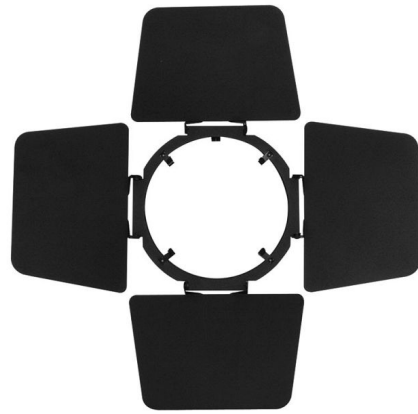

Lightology

lightology.com
866-954-4489
07-09-26

Project: _____

Company: _____

Location: _____ Fixture Type: _____

SPEC #: **JUN132072**

Approved On: _____ Approved By: _____

T71 3.75 Inch Barn Door Accessory By Juno Lighting

Description

T71 3.75 Inch Barn Door Accessory. Finish Black.

Shown in black

Specifications

COLOR	N/A
BODY FINISH	Black
WATTAGE	N/A
DIMMER	N/A
DIMENSIONS	3.75"W
BULB	N/A

CLICK TO VIEW PRODUCT

Notes: