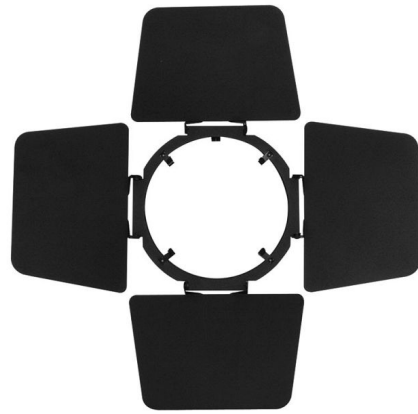

## T71 3.75 Inch Barn Door Accessory By Juno Lighting

### Description

T71 3.75 Inch Barn Door Accessory. Finish Black.

Shown in black

### Specifications

COLOR	N/A
BODY FINISH	Black
WATTAGE	N/A
DIMMER	N/A
DIMENSIONS	3.75"W
BULB	N/A

CLICK TO VIEW PRODUCT

Notes: