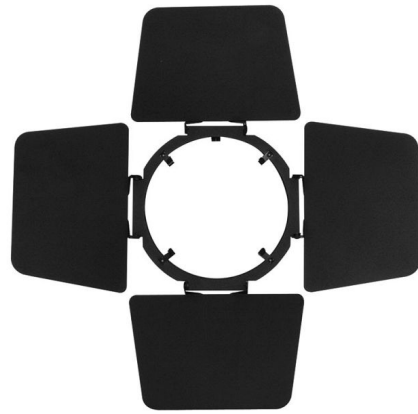

Lightology

lightology.com
866-954-4489
07-09-26

Project: _____

Company: _____

Location: _____ Fixture Type: _____

SPEC #: **JUN132073**

Approved On: _____ Approved By: _____

T72 4.7 Inch Barn Door Accessory By Juno Lighting

Description

T72 4.7 Inch Barn Door Accessory clamps to the spotlight and creates a theatrical look while controlling the spill light from the lamp. Finish in Black. Compatible with Juno Lighting T305, T315, T327, T340, T395 and T425 track fixtures. Accepts 4.7 inch diameter color filters and louver accessory, sold separately.

Shown in black

Specifications

COLOR	N/A
BODY FINISH	Black
WATTAGE	N/A
DIMMER	N/A
DIMENSIONS	4.7"W
BULB	N/A

CLICK TO VIEW PRODUCT

Notes: