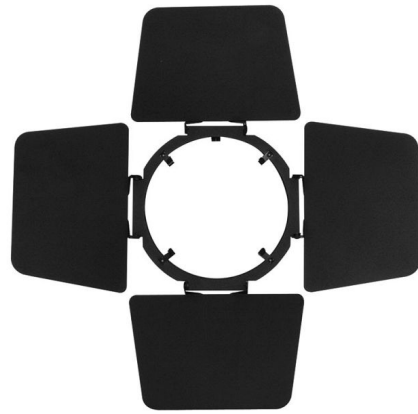

Lightology

lightology.com
866-954-4489
04-25-26

Project: _____

Company: _____

Location: _____ Fixture Type: _____

SPEC #: **JUN132073**

Approved On: _____ Approved By: _____

T72 4.7 Inch Barn Door Accessory By Juno Lighting

Description

T72 4.7 Inch Barn Door Accessory clamps to the spotlight and creates a theatrical look while controlling the spill light from the lamp. Finish in Black. Compatible with Juno Lighting T305, T315, T327, T340, T395 and T425 track fixtures. Accepts 4.7 inch diameter color filters and louver accessory, sold separately.

Shown in black

Specifications

COLOR	N/A
BODY FINISH	Black
WATTAGE	N/A
DIMMER	N/A
DIMENSIONS	4.7"W
BULB	N/A

CLICK TO VIEW PRODUCT

Notes: