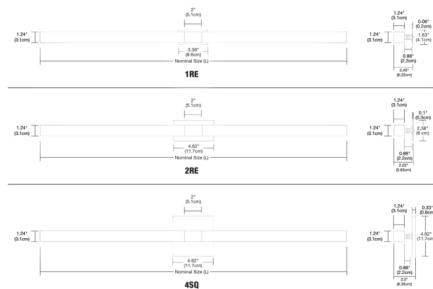

Tie Stix Wood Warm Dim Indirect Vanity Light with Power

By PureEdge Lighting

Description

The Tie Stix Wood Indirect Vanity Light with Power features a flat, milky white lens that directs light towards the wall for a low-glare indirect lighting effect. Available in widths from 15 to 69 inches. Wood channel finish options include Cherry, Walnut, White Oak, Espresso and Maple. Canopy and hardware are offered in Satin Nickel, Chrome, Antique Bronze, Satin Black or White finish. Includes 5 watts LED per foot with Warm Dim 2700K or 3000K color temperature at 100% and dims to 2000K. Includes electronic low voltage power supply which fits in junction box. 4SQ canopy mounts to standard 4 inch square electrical box with round plaster ring. 2RE mounts to standard 4 inch electrical box with single gang plaster ring or single gang electrical box. 1RE mounts to Slim Profile Junction Box (included) in new construction applications. Can be mounted in a horizontal or vertical position.

Specifications

COLOR . . . . . Wood Walnut
BODY FINISH . . . . . White
WATTAGE 5W
DIMMER . . . . . Low Voltage Electronic
DIMENSIONS . . . . . 15.6"W x 1.24"H x 2.5"D
INTEGRATED LED MODULE . . . . . 1 x LED/5W/120V LED

Technical Information

LAMP LIFE . . . . . 60000 hours
BEAM ANGLE . . . . . 100°
COLOR RENDERING . . . . . 93 CRI
LAMP COLOR . . . . . 2700K Warm Dim
LUMENS/WATT 85.20
LUMINOUS FLUX . . . . . 426 lumens

Shown in white / wood walnut

CLICK TO VIEW PRODUCT

Notes: