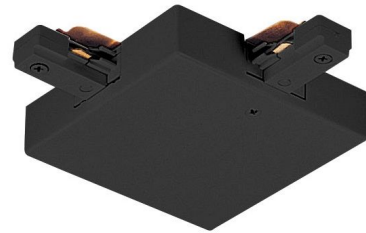

## TU35 2-Circuit Trac T-Bar Electrical Joiner Feed By Juno Lighting

### Description

TU35 2-Circuit Trac Master T-Bar Adjustable Joiner Feed joins two track sections to make 90 degree angle or straight run. Wiring compartment contains standard .50 inch KOs. Feeds from above when T-bar is directly above track. Finish available in White, Black or Silver. UL listed.

### Specifications

COLOR	N/A
BODY FINISH	Black
WATTAGE	N/A
DIMMER	N/A
DIMENSIONS	4.1"L x 4.1"W
BULB	N/A

CLICK TO VIEW PRODUCT

Notes: