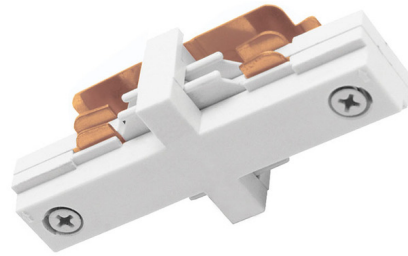

Lightology

lightology.com
866-954-4489
05-24-26

Project: _____

Company: _____

Location: _____ Fixture Type: _____

SPEC #: **JUN132171**

Approved On: _____ Approved By: _____

TU23 2-Circuit Trac Miniature Straight Connector

By Juno Lighting

Description

TU23 Miniature Straight Connector joins two trac sections end to end. Available in White, Black or Silver. UL listed.

Shown in white

Specifications

COLOR	N/A
BODY FINISH	White
WATTAGE	N/A
DIMMER	N/A
DIMENSIONS	N/A
BULB	N/A