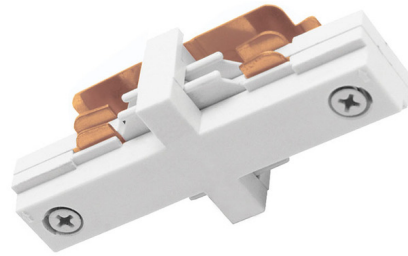

Lightology

lightology.com
866-954-4489
05-24-26

Project: _____

Company: _____

Location: _____ Fixture Type: _____

SPEC #: **JUN132171**

Approved On: _____ Approved By: _____

TU23 2-Circuit Trac Miniature Straight Connector

By Juno Lighting

Description

TU23 Miniature Straight Connector joins two trac sections end to end. Available in White, Black or Silver. UL listed.

Shown in white

Specifications

| | |
|-------------|-------|
| COLOR | N/A |
| BODY FINISH | White |
| WATTAGE | N/A |
| DIMMER | N/A |
| DIMENSIONS | N/A |
| BULB | N/A |