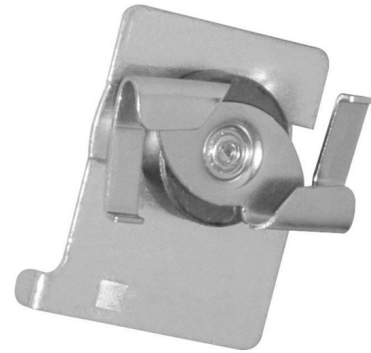

Lightology

lightology.com
866-954-4489
05-18-26

Project: _____

Company: _____

Location: _____ Fixture Type: _____

SPEC #: **JUN132178**

Approved On: _____ Approved By: _____

T37D Trac Master T-Bar Clip 9/16 with Spacer By Juno Lighting

Description

T37D Trac-Master 9/16 inch T-Bar Attachment Clip is used to attach Trac-Master trac to inverted tee ceilings using flush tiles. Accommodates a comprehensive range of T-bar styles and dimensions. Use two for 2 or 4 foot track and three for 6, 8 or 12 foot track. For use with Juno Lighting Trac-Master 1-circuit and 2-circuit 120 volt line voltage trac systems.

Shown in aluminum

Specifications

COLOR	N/A
BODY FINISH	Aluminum
WATTAGE	N/A
DIMMER	N/A
DIMENSIONS	N/A
BULB	N/A

CLICK TO VIEW PRODUCT

Notes: