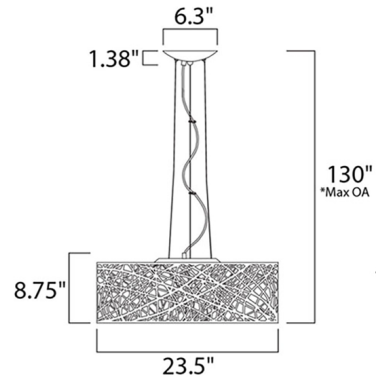

CLICK TO VIEW PRODUCT

Notes: