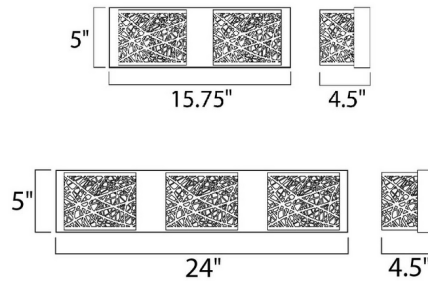

### Specifications

COLOR	N/A
BODY FINISH	Bronze
WATTAGE	80W
DIMMER	Standard 120V
DIMENSIONS	15.75"W x 5"H x 4.5"D
BULB INCLUDED	2 x JCD/G9/40W/120V LED