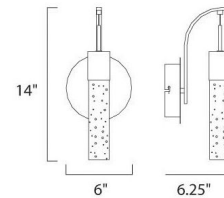

By Et2

Description

Fizz IV Wall Sconce features an etched bubble glass shade with a polished chrome finish. One 7.5-watt, 120 volt LED lamp comes included. Dry Rated. Lamp temperature is 3300K. Dimensions: 6W x 14H x 6.25D.Â

Shown in polished chrome / clear

Specifications

COLOR Clear
BODY FINISH Polished Chrome
WATTAGE 7.5W
DIMMER Low Voltage Electronic
DIMENSIONS 6"W x 14"H x 6.25"D
INTEGRATED LED MODULE 1 x LED/7.5W/120V LED