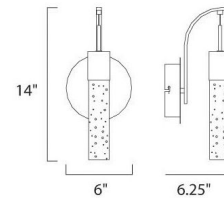

### Description

Fizz IV Wall Sconce features an etched bubble glass shade with a polished chrome finish. One 7.5-watt, 120 volt LED lamp comes included. Dry Rated. Lamp temperature is 3300K. Dimensions: 6W x 14H x 6.25D.Â

### Specifications

COLOR . . . . . Clear  
BODY FINISH . . . . . Polished Chrome  
WATTAGE . . . . . 7.5W  
DIMMER . . . . . Low Voltage Electronic  
DIMENSIONS . . . . . 6"W x 14"H x 6.25"D  
INTEGRATED LED MODULE . . . . . 1 x LED/7.5W/120V LED