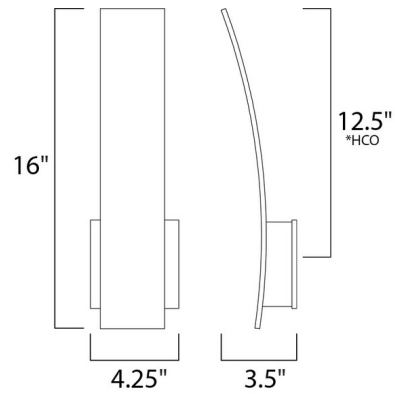

Description

The Alumilux Prime 120V Outdoor Wall Sconce features a sleek, curved Aluminum panel offering LED backlighting to brighten up any indoor or outdoor space.

Specifications

COLOR	N/A
BODY FINISH	Satin Aluminum
WATTAGE	5W
DIMMER	Low Voltage Electronic
DIMENSIONS	4.25"W x 16"H x 3.5"D
INTEGRATED LED MODULE	1 x LED/5W/120V LED

Technical Information

PRODUCT DIMENSIONS	Backplate: 4.3" square
COLOR RENDERING	90 CRI
LAMP COLOR	3000K
LUMENS/WATT	51.80
LUMINOUS FLUX	259 lumens

Shown in satin aluminum

*height from center of outlet to the top of the fixture