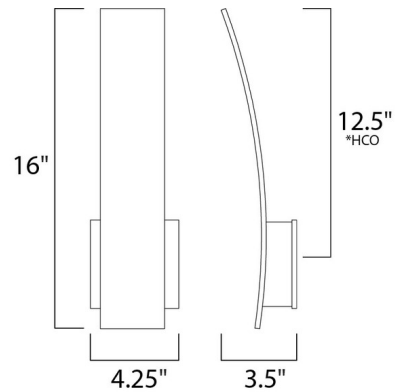

### Specifications

COLOR	N/A
BODY FINISH	Satin Aluminum
WATTAGE	5W
DIMMER	Low Voltage Electronic
DIMENSIONS	4.25"W x 16"H x 3.5"D
INTEGRATED LED MODULE	1 x LED/5W/120V LED

### Technical Information

PRODUCT DIMENSIONS	Backplate: 4.3" square
COLOR RENDERING	90 CRI
LAMP COLOR	3000K
LUMENS/WATT	51.80
LUMINOUS FLUX	259 lumens

Shown in satin aluminum

\*height from center of outlet to the top of the fixture