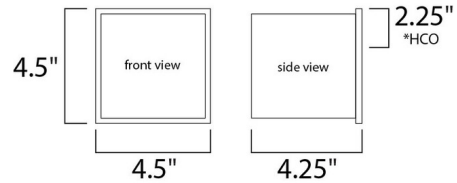

Shown in bronze

*height from center of outlet to the top of the fixture

Specifications

COLOR	N/A
BODY FINISH	Bronze
WATTAGE	6W
DIMMER	Low Voltage Electronic
DIMENSIONS	4.5"W x 4.5"H x 4.25"D
INTEGRATED LED MODULE	2 x LED/3W/120V LED