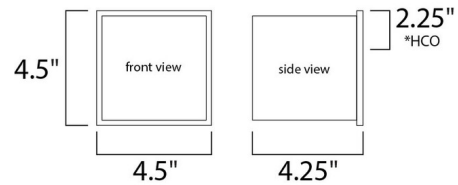

Shown in bronze

\*height from center of outlet to the top of the fixture

### Specifications

COLOR	N/A
BODY FINISH	Bronze
WATTAGE	6W
DIMMER	Low Voltage Electronic
DIMENSIONS	4.5"W x 4.5"H x 4.25"D
INTEGRATED LED MODULE	2 x LED/3W/120V LED