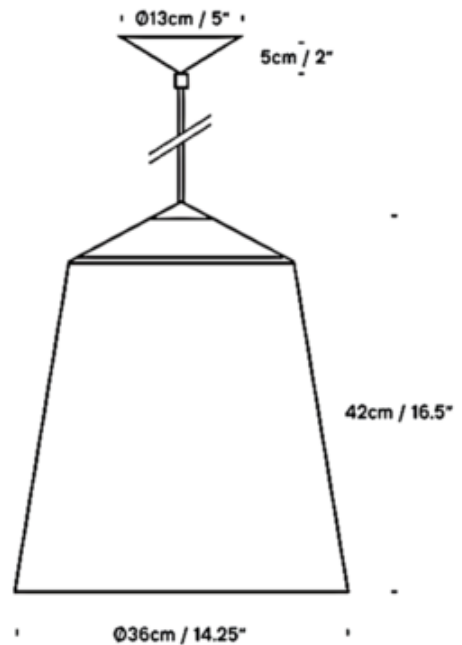

BRAND

Innermost

DESCRIPTION

The Piccadilly Pendant offers a sleek, modern look drawing inspiration from the silhouette of Victorian era circus tents, featuring a hand spun aluminum shade finished in White with an Antique Gold interior finish and what canopy and cord.

SHADE COLOR	Antique Gold
BODY FINISH	Black
WATTAGE	15W
DIMMER	Standard 120V
DIMENSIONS	6"W x 7"H
BULB NOT INCLUDED	
LAMP	<ul style="list-style-type: none"> 1 x A19/Medium (E26)/15W/120V LED 1 x Edison/Medium (E26)/120V LED 1 x Edison Globe/Medium (E26)/120V LED 1 x G25/Medium (E26)/120V LED 1 x G40/Medium (E26)/120V LED

Technical Information

PRODUCT DIMENSIONS Cord Length: 157.5"

SPEC # INN132458

COMPANY	PROJECT	FIXTURE TYPE	APPROVED BY	DATE