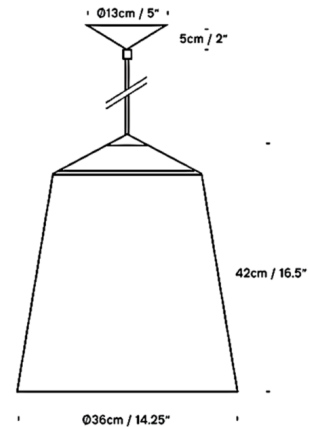

Specifications

COLOR	Antique Gold
BODY FINISH	White
WATTAGE	15W
DIMMER	Standard 120V
DIMENSIONS	14.25"W x 16.25"H
BULB NOT INCLUDED	1 x A19/Medium (E26)/15W/120V LED
OTHER BULB OPTIONS	1 x Edison/Medium (E26)/120V LED 1 x Edison Globe/Medium (E26)/120V LED 1 x G25/Medium (E26)/120V LED 1 x G40/Medium (E26)/120V LED
COUNTRY OF ORIGIN	China

Technical Information

PRODUCT DIMENSIONS	Cord Length: 157.5"
--------------------	---------------------

Shown in white / antique gold

CLICK TO VIEW PRODUCT

Notes: