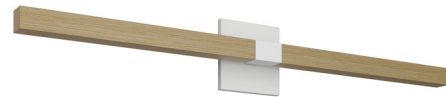

Lightology

lightology.com
866-954-4489
04-22-26

Project: _____
 Company: _____
 Location: _____ Fixture Type: _____
 SPEC #: **EDG1331187**
 Approved On: _____ Approved By: _____

Tie Stix Wood Warm Dim Indirect Remote Power Vanity Light By PureEdge Lighting

Description

The Tie Stix Wood Indirect Double Vanity Light features a flat, milky white lens that directs light towards the wall for a low-glare indirect lighting effect. Available in widths from 15 to 69 inches. Wood channel finish options include Cherry, Walnut, White Oak, Espresso and Maple. Canopy and hardware are offered in Satin Nickel, Chrome, Antique Bronze, Satin Black or White finish. Includes 5 watts LED per foot with Warm Dim 2700K or 3000K color temperature at 100% and dims to 2000K. 4SQ canopy mounts to standard 4 inch square electrical box with round plaster ring. 2RE mounts to standard 4 inch electrical box with single gang plaster ring or single gang electrical box. 1RE mounts to Slim Profile Junction Box (included) in new construction applications. Can be mounted in a horizontal or vertical position. Note: This fixture requires a remote power supply (sold separately).

Specifications

COLOR	Wood White Oak
BODY FINISH	White
WATTAGE	5W
DIMMER	Low Voltage Electronic
DIMENSIONS	15.6"W x 1.24"H x 2.5"D
INTEGRATED LED MODULE	1 x LED/5W/24V LED

Technical Information

LAMP LIFE	60000 hours
BEAM ANGLE	100°
COLOR RENDERING	93 CRI
LAMP COLOR	2700K Warm Dim
LUMENS/WATT	85.20
LUMINOUS FLUX	426 lumens