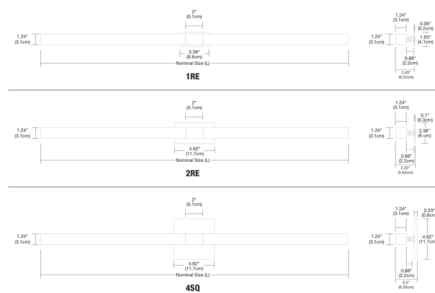

Tie Stix Wood Warm Dim Indirect Remote Power Vanity Light By PureEdge Lighting

Description

The Tie Stix Wood Indirect Double Vanity Light features a flat, milky white lens that directs light towards the wall for a low-glare indirect lighting effect. Available in widths from 15 to 69 inches. Wood channel finish options include Cherry, Walnut, White Oak, Espresso and Maple. Canopy and hardware are offered in Satin Nickel, Chrome, Antique Bronze, Satin Black or White finish. Includes 5 watts LED per foot with Warm Dim 2700K or 3000K color temperature at 100% and dims to 2000K. 4SQ canopy mounts to standard 4 inch square electrical box with round plaster ring. 2RE mounts to standard 4 inch electrical box with single gang plaster ring or single gang electrical box. 1RE mounts to Slim Profile Junction Box (included) in new construction applications. Can be mounted in a horizontal or vertical position. Note: This fixture requires a remote power supply (sold separately).

Specifications

COLOR	Wood White Oak
BODY FINISH	White
WATTAGE	5W
DIMMER	Low Voltage Electronic
DIMENSIONS	15.6"W x 1.24"H x 2.5"D
INTEGRATED LED MODULE	1 x LED/5W/24V LED

Technical Information

LAMP LIFE	60000 hours
BEAM ANGLE	100°
COLOR RENDERING	93 CRI
LAMP COLOR	2700K Warm Dim
LUMENS/WATT	85.20
LUMINOUS FLUX	426 lumens

Shown in white / wood white oak

CLICK TO VIEW PRODUCT

Notes: