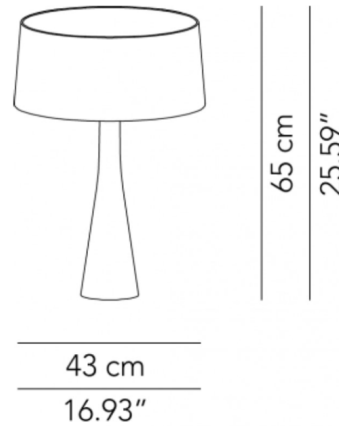

### Specifications

COLOR	Grey
BODY FINISH	Natural Grey Concrete
WATTAGE	9W
DIMMER	N/A
DIMENSIONS	16.93"W x 25.59"H
BULB NOT INCLUDED	1 x A19/Medium (E26)/9W/120V LED
COUNTRY OF ORIGIN	Italy

CLICK TO VIEW PRODUCT