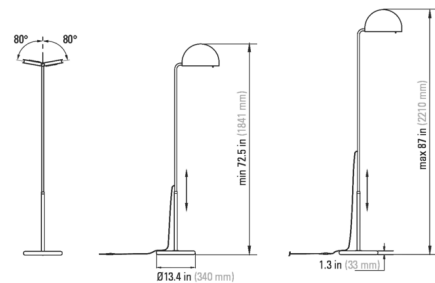

CLICK TO VIEW PRODUCT

Notes: