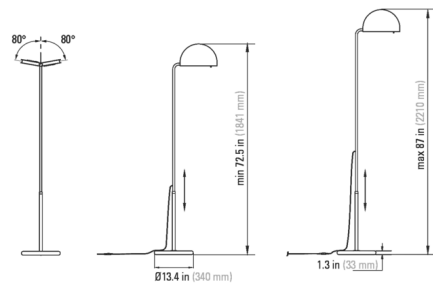

CLICK TO VIEW PRODUCT

Notes: