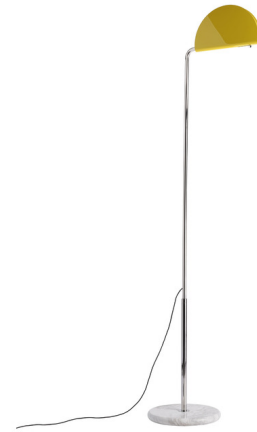

Lightology

lightology.com
866-954-4489
07-09-26

Project: _____
 Company: _____
 Location: _____ Fixture Type: _____
 SPEC #: **DCW1333792**
 Approved On: _____ Approved By: _____

Mezzaluna Floor Lamp

By DCWEditions

Description

The Mezzaluna Floor Lamp is a modern update to Bruno Gecchelin's original 1975 design. Intended to provide lighting for an entire room, Mezzaluna's semi-circular lamp head houses a powerful LED light source which directs light outward through an opening in one side of the shade. The lamp head can be tilted side to side, allowing for direct, downward lighting or indirect lighting directed upwards toward the ceiling. The telescoping stem can be used to adjust the height of the lamp, and a round marble base provides stability and a luxe material accent. Dimmer switch located on lamp head. Filters for 2400K and 2700K color temperature are included.

Specifications

COLOR	Yellow
BODY FINISH	Chrome
WATTAGE	32W
DIMMER	Included
DIMENSIONS	13.4"W x 87"H
INTEGRATED LED MODULE	1 x LED/32W/120V LED
COUNTRY OF ORIGIN	China

Technical Information

PRODUCT DIMENSIONS	Cord Length: 82.7"
LAMP COLOR	3000K
LUMENS/WATT	187.50
LUMINOUS FLUX	6000 lumens

Shown in chrome / yellow

CLICK TO VIEW PRODUCT

Notes: