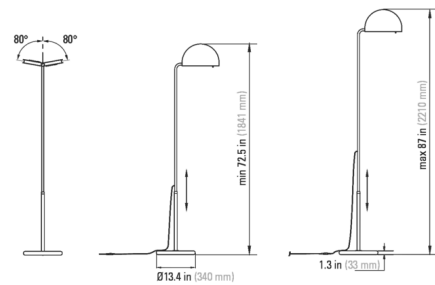

CLICK TO VIEW PRODUCT

Notes: