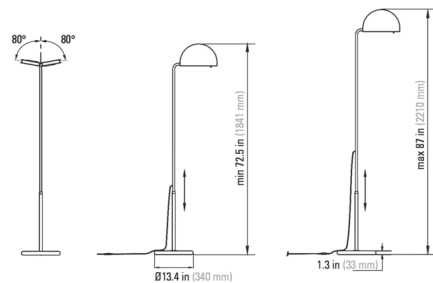

CLICK TO VIEW PRODUCT

Notes: