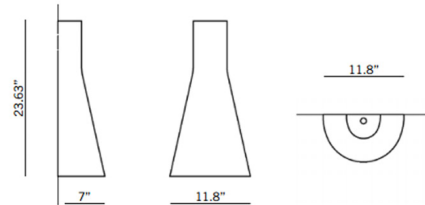

### Specifications

COLOR	Walnut Birch
BODY FINISH	N/A
WATTAGE	20W
DIMMER	Standard 120V
DIMENSIONS	11.8"W x 23.6"H x 7"D
BULB NOT INCLUDED	1 x B10/Candelabra (E12)/20W/120V LED
COUNTRY OF ORIGIN	Finland