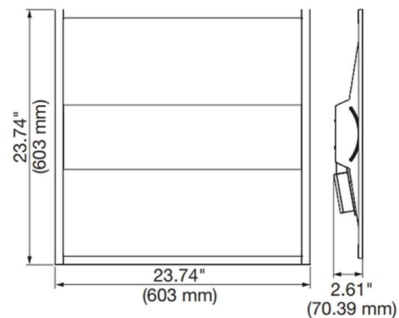

Lightology

lightology.com
866-954-4489
04-20-26

Project: _____

Company: _____

Location: _____ Fixture Type: _____

SPEC #: **NVO1333836**

Approved On: _____ Approved By: _____

2 X 2 Wattage / Color Select Single Basket Troffer

By Nuvo Lighting

Description

The 2X2 Single Basket Troffer is IC rated and designed to be recessed into a T-bar grid with selectable wattage and color temperature capability. Wattage selectable: 30W/35W/40W. Color Temperature selectable: 3500K/4000K/5000K. Lumens: 3300-4400 lumens. The troffer features an acrylic linear prismatic lens which allows for broad, even light distribution. IC rated. IP20 rating. Included driver allows for flicker-free illumination. Built-in surge protection-2KV. Color and wattage switch on driver.

Specifications

COLOR . . . . . Diffused Lens
BODY FINISH . . . . . White
WATTAGE 40W
DIMMER 0-10V
DIMENSIONS . . . . . 23.74"W x 2.61"H x 23.74"D
INTEGRATED LED MODULE . . . . . 1 x LED/40W/120-277V LED

Technical Information

LAMP LIFE . . . . . 50000 hours
COLOR RENDERING . . . . . 80 CRI
LAMP COLOR . . . . . CCT Select
LUMENS/WATT 110.00
LUMINOUS FLUX . . . . . 4400 lumens

Shown in white / diffused lens

CLICK TO VIEW PRODUCT

Notes: