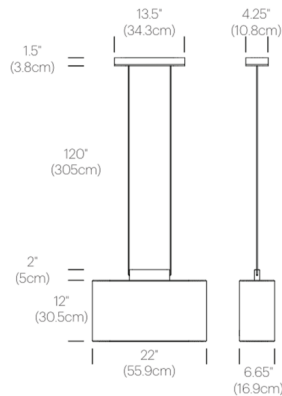

Specifications

COLOR Silverdale
BODY FINISH Oak Wood
WATTAGE 72W
DIMMER Standard 120V
DIMENSIONS 22"W x 12"H x 6.65"D
BULB INCLUDED 1 x BT15/Medium (E26)/72W/120V Halogen
OTHER BULB OPTIONS 2 x BT15/Medium (E26)/120V LED

Technical Information

PRODUCT DIMENSIONS Adjustable Cable Length: 120"
LAMP LIFE 50000 hours
COLOR RENDERING 90 CRI
LAMP COLOR 2700K
LUMENS/WATT 41.39
LUMINOUS FLUX 2980 lumens

Shown in oak wood / silverdale